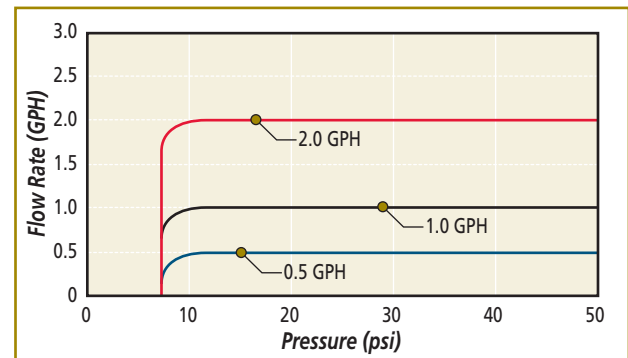

### Color-Coded Dripper Body

Denotes flow rate. Blue = 0.5 GPH. Black = 1.0 GPH. Red = 2.0 GPH.

# Self-Piercing Dripper with Check Valve

**Blue Dripper**  
0.5 GPH

**Black Dripper**  
1.0 GPH

**Red Dripper**  
2.0 GPH

## Dripper Flow Rate vs. Pressure